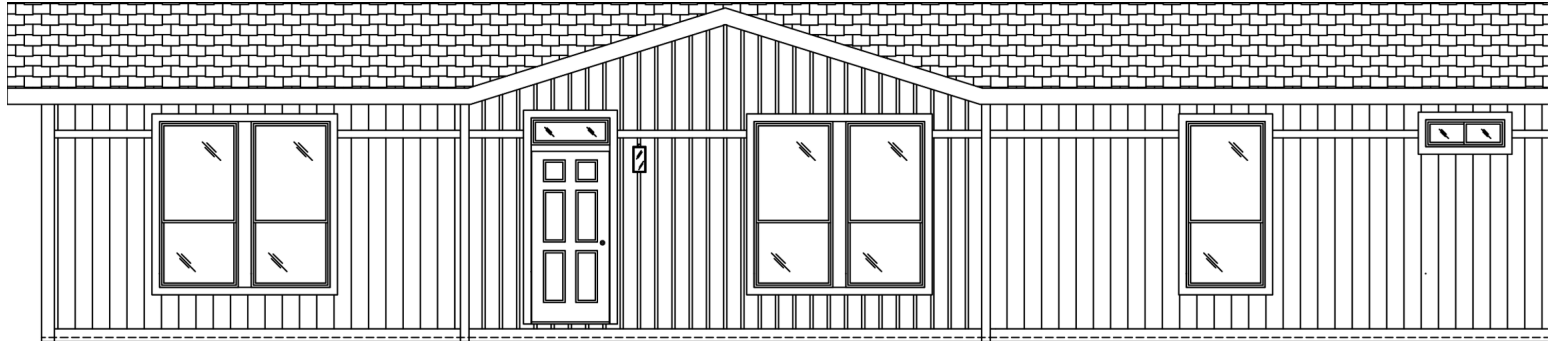

**THE COLUMBIA RIVER
SERIES**

**The Columbia River
2028**

30' x 70'

DIMENSIONS

2,100 sf

LIVING SPACE

4

BEDROOMS

2

BATHROOMS

OVERVIEW

Super Wide and Spectacular now showing on dealer lot

Heritage Home Center

(425) 353-5464

or **Request Firm Quote**

EMAIL US

02 FRONT ELEVATION

FRONT SIDEWALL